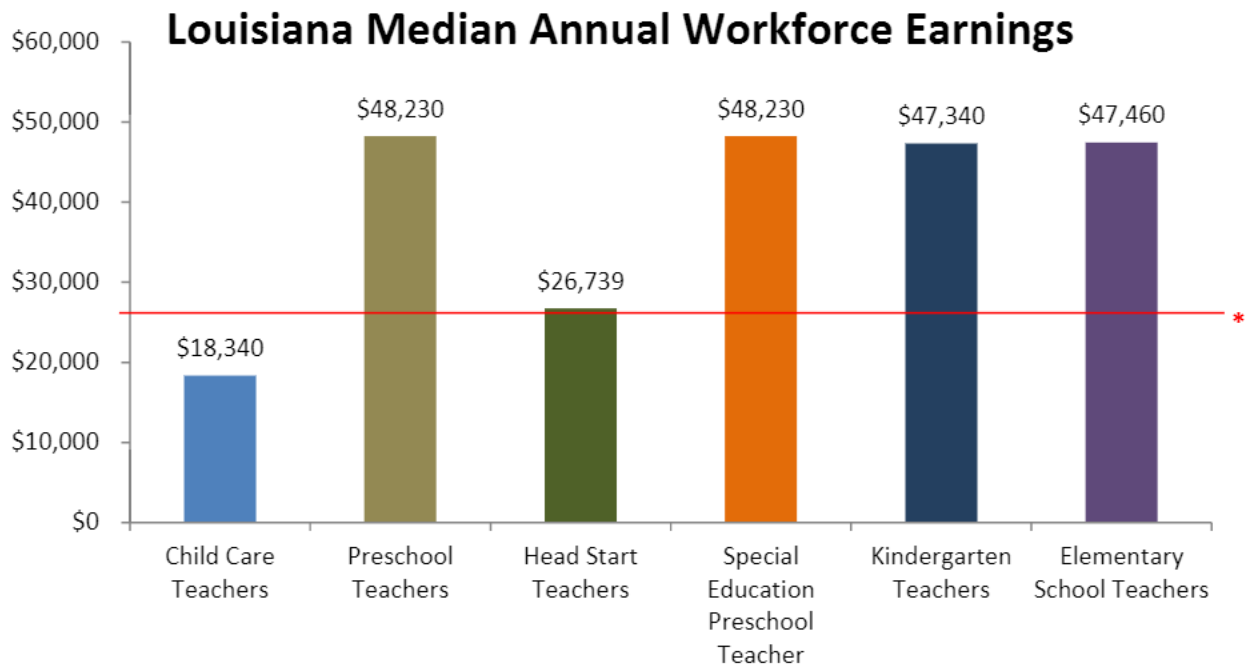

High Quality Programs Depend on a Quality Workforce Low Wages Undermine Quality

Louisiana Demographics

- **371,352** Children Under Age 6
- **203,052** Children Under Age 6 Below 200% of Poverty
- **65.8%** Children Under Age 6 Living in Households with All Parents Working
- **49%** Families Led by a Single Mother with Children Under Age 5 Living in Poverty
- **31.6%** Children Under Age 5 Living in Poverty